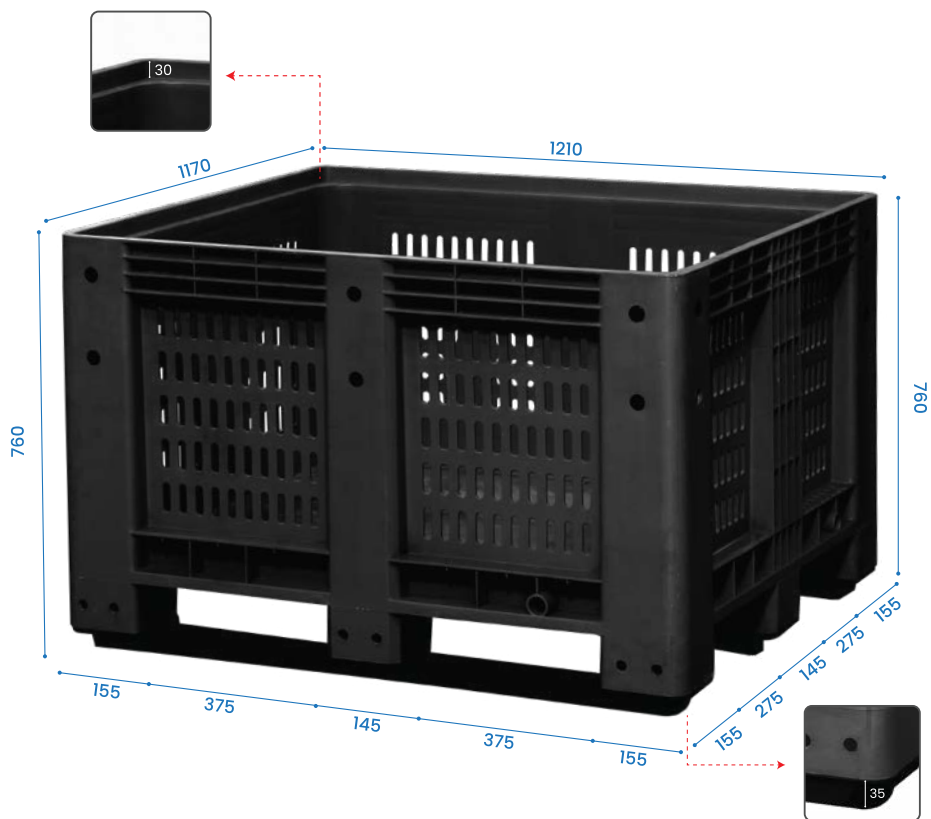

Forklift entry: 2-way 4-way

BARCODE
9555031025351

Other angles:

Stackable

FPSC 3067

Fishery

Retail

Warehouse

Other Industries

FELTON

FSPC 3067

Pallet Basket 3067

External Dimension L1210 x W1170 x H760 mm
 Internal Dimension L920 x W920 x H610 mm
 Weight 35 kg
 Material Recycle PP Copolymer
 Colour Black Grey

Static
3,750 kg