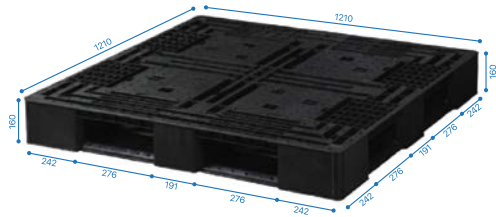

Forklift entry: **2-way** **4-way**

BARCODE
9555031025108

Other angles:

FELTON

FPHD 1212

Plastic Pallet 1212

Heavy Duty

Dimension W1200 x D1200 x H160 mm
 Weight 24.2 kg
 Material Recycle PP Copolymer
 Color ■ Black

Static
3,750 kg

Dynamic
1,250 kg

Forklift entry: 2-way 4-way

BARCODE
9555031025191

Other angles:

FELTON

FP 134100

Plastic Pallet 134100