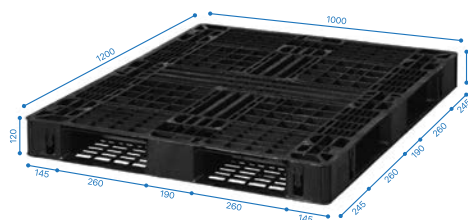

Other angles:

FELTON

FP 1112

Plastic Pallet 1112

Dimension W1100 x D1200 x H150 mm
 Weight 13.2 kg
 Material Recycle PP Copolymer
 Color ■ Black

Static
3,750 kg

Dynamic
1,250 kg

Forklift entry: **2-way** **4-way**

BARCODE
 9555031026761

Other angles:

FELTON

FP 1210

Plastic Pallet 1210

Dimension W1200 x D1000 x H120 mm
 Weight 9 kg
 Material Recycle PP Copolymer
 Color ■ Black

Static
2,500 kg

Dynamic
1,250 kg

Forklift entry: **2-way** **4-way**

BARCODE
9555031025108

Other angles:

FELTON

FPHD 1212

Plastic Pallet 1212

Heavy Duty

Dimension W1200 x D1200 x H160 mm
 Weight 24.2 kg
 Material Recycle PP Copolymer
 Color ■ Black