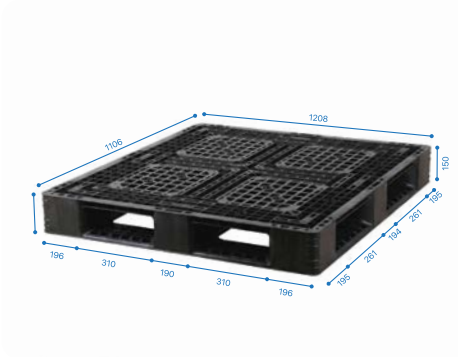

FELTON

FP 1111

Plastic Pallet 1111

Dimension W1100 x D1100 x H150 mm
 Weight 13 kg
 Material Recycle PP Copolymer
 Color ■ Black

Static
2,500 kg

Dynamic
1,250 kg

Forklift entry: **2-way** **4-way**

BARCODE
 9555031025184

Other angles:

FELTON

FP 1112

Plastic Pallet 1112

Dimension W1100 x D1200 x H150 mm
 Weight 13.2 kg
 Material Recycle PP Copolymer
 Color ■ Black

Static
3,750 kg

Dynamic
1,250 kg

Forklift entry: **2-way** **4-way**

BARCODE
 9555031026761

Other angles:

FELTON

FP 1210

Plastic Pallet 1210

Dimension W1200 x D1000 x H120 mm
 Weight 9 kg
 Material Recycle PP Copolymer
 Color ■ Black

Static
2,500 kg

Dynamic
1,250 kg