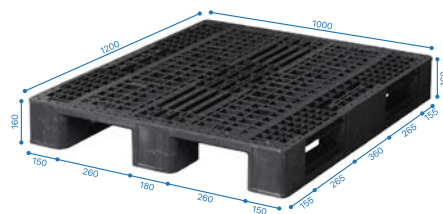

BARCODE
9555031025351

Other angles: