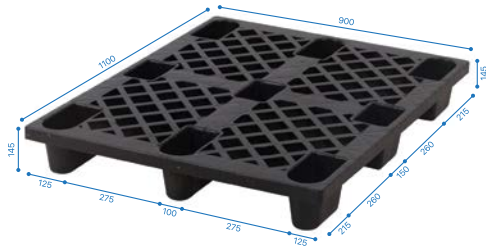

FELTON

FFP 2098

Plastic Pallet 2098

Dimension W1100 x D900 x H145 mm
 Weight 6.8 kg
 Material Recycle PP Copolymer
 Color ■ Black

Static
2,500 kg

Dynamic
1,250 kg

Forklift entry: 2-way 4-way

BARCODE
 9555031020981

Other angles:

FELTON

FFP 2099

Plastic Pallet 2099

Dimension W1000 x D1200 x H145 mm
 Weight 7.7 kg
 Material Recycle PP Copolymer
 Color ■ Black

Static
2,500 kg

Dynamic
1,250 kg

Forklift entry: 2-way 4-way