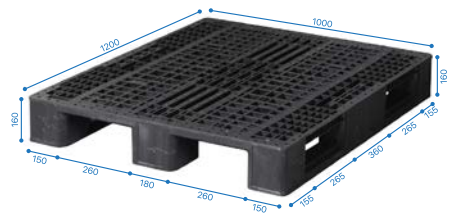

Dimension W1345 x D1005 x H135 mm
 Weight 12.5 kg
 Material Recycle PP Copolymer
 Color ■ Black

Static
3,750 kg

Dynamic
625 kg

Forklift entry: 2-way 4-way

BARCODE
9555031026761

Other angles:

FELTON

FP3R 1210

3 Runner Pallet 1210

Dimension	W1200 x D1000 x H160 mm
Weight	20 kg
Material	Recycle PP Copolymer
Color	■ Black

Static
3,750 kg

Dynamic
1,250 kg

Forklift entry: 2-way 4-way

BARCODE
9555031025351

Other angles:

FELTON

FFP 2098

Plastic Pallet 2098

Dimension W1100 x D900 x H145 mm
 Weight 6.8 kg
 Material Recycle PP Copolymer
 Color ■ Black

Static
2,500 kg

Dynamic
1,250 kg

Forklift entry: 2-way 4-way

BARCODE
 9555031020981