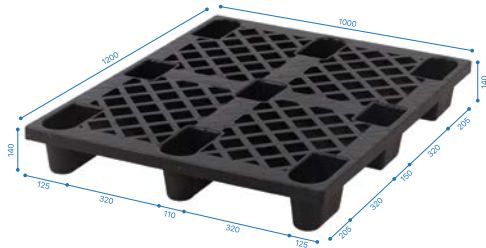

FELTON

FFP 2098

Plastic Pallet 2098

Dimension W1100 x D900 x H145 mm
 Weight 6.8 kg
 Material Recycle PP Copolymer
 Color ■ Black

Static
2,500 kg

Dynamic
1,250 kg

Forklift entry: 2-way 4-way

BARCODE
 9555031020981

Other angles:

FELTON

FFP 2099

Plastic Pallet 2099

Dimension W1000 x D1200 x H145 mm
 Weight 7.7 kg
 Material Recycle PP Copolymer
 Color ■ Black

Static
2,500 kg

Dynamic
1,250 kg

Forklift entry: 2-way 4-way