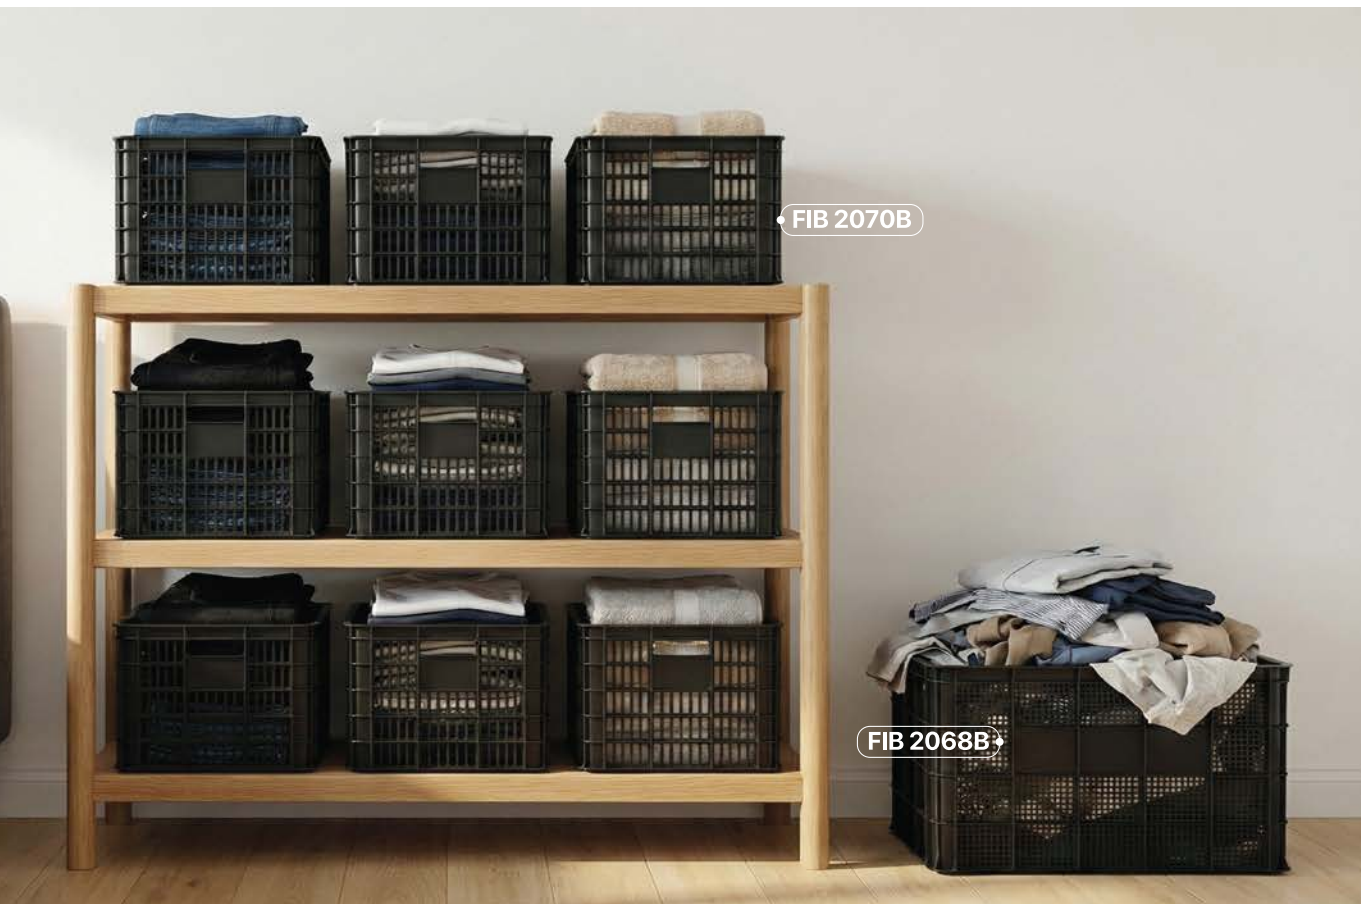

BARCODE
 9555031020639

FELTON

FIB 2092B

Industrial Stackable Basket

Available Colour
 ■ Dark Grey ■ Grey

External Dimension W475 x D372 x H243 mm
 Quantity Per Carton 6
 Carton Size W475 x D372 x H570 mm
 Material Recycle PP Copolymer

BARCODE
 9555031020929

FELTON
FIB 2068B Industrial Stackable Basket

Available Colour

■ Black

External Dimension W900 x D650 x H600 mm
Quantity Per Carton 1
Carton Size W900 x D650 x H600 mm
Material Recycle PP Copolymer