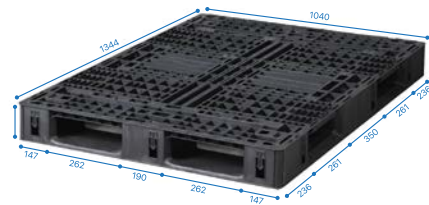

Static
3,750 kg

Dynamic
1,250 kg

Forklift entry: 2-way 4-way

BARCODE
9555031025191

Other angles:

FELTON

FP 134100

Plastic Pallet 134100

Dimension W1345 x D1005 x H135 mm
 Weight 12.5 kg
 Material Recycle PP Copolymer
 Color ■ Black

Static
3,750 kg

Dynamic
625 kg

Forklift entry: 2-way 4-way

BARCODE
9555031026761

Other angles:

FELTON

FP3R 1210